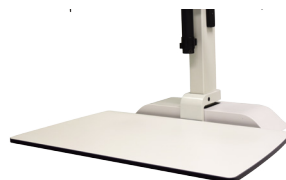

DESKTOP POWER LIFT

SKU: HEM.XX

White or Black Available

Monitor mounts sold separately

TURN ANY STATIONARY DESK INTO A SIT-STAND STATION

HERMES KEY FEATURES

STABILITY IS KEY

The all-metal construction gives you peace of mind that Hermes will support your workstation's needs.

ADDITIONAL POWER PORTS

Enjoy easy access to two additional power and USB ports on the back.

REMOTE CONTROL

Operate your Hermes unit with ease with this magnetic remote control.

SINGLE AND DUAL MONITOR MOUNTS

Optimize your space with a single (shown) or dual monitor mount (sold separately).

ROOM TO WORK

Hermes provides plenty of room to handle all your daily tasks - it is perfect for laptop users as well!

| STYLE | SKU |
|--------|-----------|
| Single | HEM.01.BK |
| Dual | HEM.02.BK |