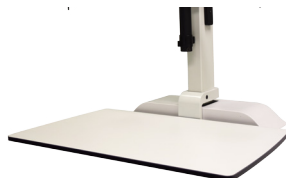

+ ROOM TO WORK

Hermes provides plenty of room to handle all your daily tasks - it is perfect for laptop users as well!